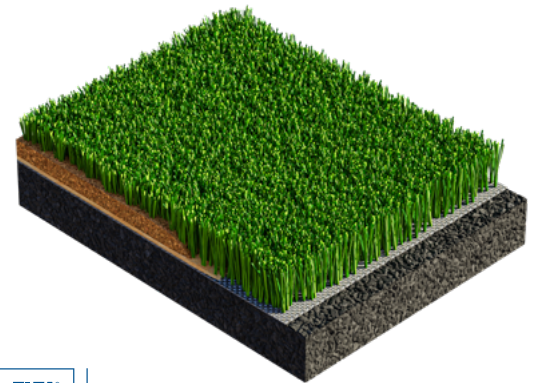

LIGATURF NEXT

FOOTBALL

Our new LigaTurf Next synthetic turf builds on the success of classic turf systems with straight filaments, a sand layer and performance infill. It is ideal for professional football in stadiums, training grounds and club facilities.

The straight monofilaments, with a thickness of 400µm, provide the perfect base to satisfy even the highest standards. LigaTurf Next offers outstanding rotational resistance, shock absorption, ball-running and ball-bouncing characteristics. Thanks to the smart yarn design with a diamond shape and exclusive material composition, the LigaTurf Next is highly robust and offers improved fibre resilience. Innovative extrusion technology makes the filaments incredibly soft, despite their high cross-section thickness, and ensures a pleasant feel against the skin. The wide BiColour fibres give the turf a fresh look, almost like natural grass – which is also ideal for television broadcasts.

Combined with our elastic (base) layers, which are installed in-situ with our sustainable Polytan GT binder, LigaTurf Next is the perfect stadium turf. The open turf system is available with a sand layer and performance infill, such as cork or optional rubber granules. New to the range are our innovative Ecolastene granules made of recycled polymer, which with a particle size of over 5 millimetres are not considered a microplastic and are very easy to keep on the pitch. LigaTurf Next fulfils all EN and Nordic requirements and is certified in accordance with FIFA Quality or FIFA Quality Pro.

PROPERTIES

- Monofilament turf fibres with approx. 400µm fibre thickness
- Multidirectional playability
- Low wear
- Optimised cross-section design
- BiColour design for the perfect football turf look

LIGATURF NEXT