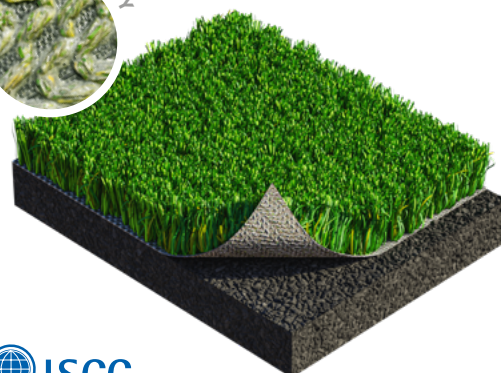

A mixture of smooth and textured filaments (RS+ R, LigaGrass Pro R and LigaGrass Synergy) gives the LigaTurf Trion R ideal ball-rolling characteristics and retaining force. New Polytan X-Tuft technology brings enhanced grip, stability and compactness to the turf, thanks to double offset stitching. This also provides increased traction and safety, even when performing challenging manoeuvres.

Three different shades of green give the LigaTurf Trion R a natural look and make it a real eye-catcher. Easy care rounds off the user experience.

PROPERTIES

- TriColour design
- Unfilled turf system (also available as sand-filled version)
- Green Technology Inside: Filaments made from recycled raw materials
- 100 % PolyCoat wear coat with Tuft Guard function
- Exclusive Polytan 100 % PE formulation
- Exclusive Polytan PreciTex texturing
- Exclusive Polytan X-Tuft technology

We act sustainably – from the development and selection of our raw materials, to the production, installation, maintenance and recycling of our sports surfaces. Our products are designed with durability and efficient manufacturing in mind, using ecological materials and reliable processes.

More at: www.polytan.com/sustainability

LIGATURF TRION R

AREAS OF USE

- Amateur clubs
- Training facilities
- Multisport and school sports facilities
- Communal facilities

Get personalised support for your questions

Polytan GmbH, Gewerbering 3, 86666 Burgheim, Germany
Find more information at: www.polytan.com/ligaturf

Contact:

+49 (0) 8432 / 87-0
info@polytan.com