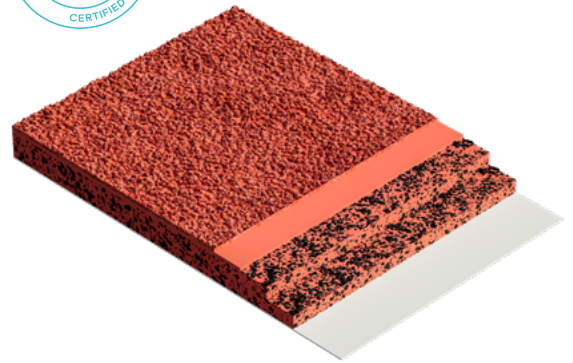

Impermeable

REKORTAN PUR / PUR INDOOR

ATHLETICS

Rekortan PUR is the ideal surface for breaking records and top-level international sport. Its special solid construction enables optimal acceleration and performance.

As a solid synthetic surface, Rekortan PUR is used for competitions in athletics stadiums with running tracks and run-up tracks. Thanks to interspersed EPDM granules in the wear layer, the surface is highly abrasion resistant, exceptionally well-suited to running shoes with spikes, and has a long lifespan. Energy-boosting tread elasticity and superior acceleration round off the features of this top-quality surface. Rekortan PUR Indoor is designed for indoor sports at the same top level as our outdoor surfaces. With a structure of 100% high-quality EPDM granules in all three individual layers, the indoor surface fulfils the global requirements for indoor applications, including those of World Athletics.

PROPERTIES

- Surface poured in-situ, multilayer
- Impermeable
- Granules interspersed with visible tips, extremely spike-compatible
- Certified in accordance with World Athletics requirements

REKORTAN PUR / PUR INDOOR